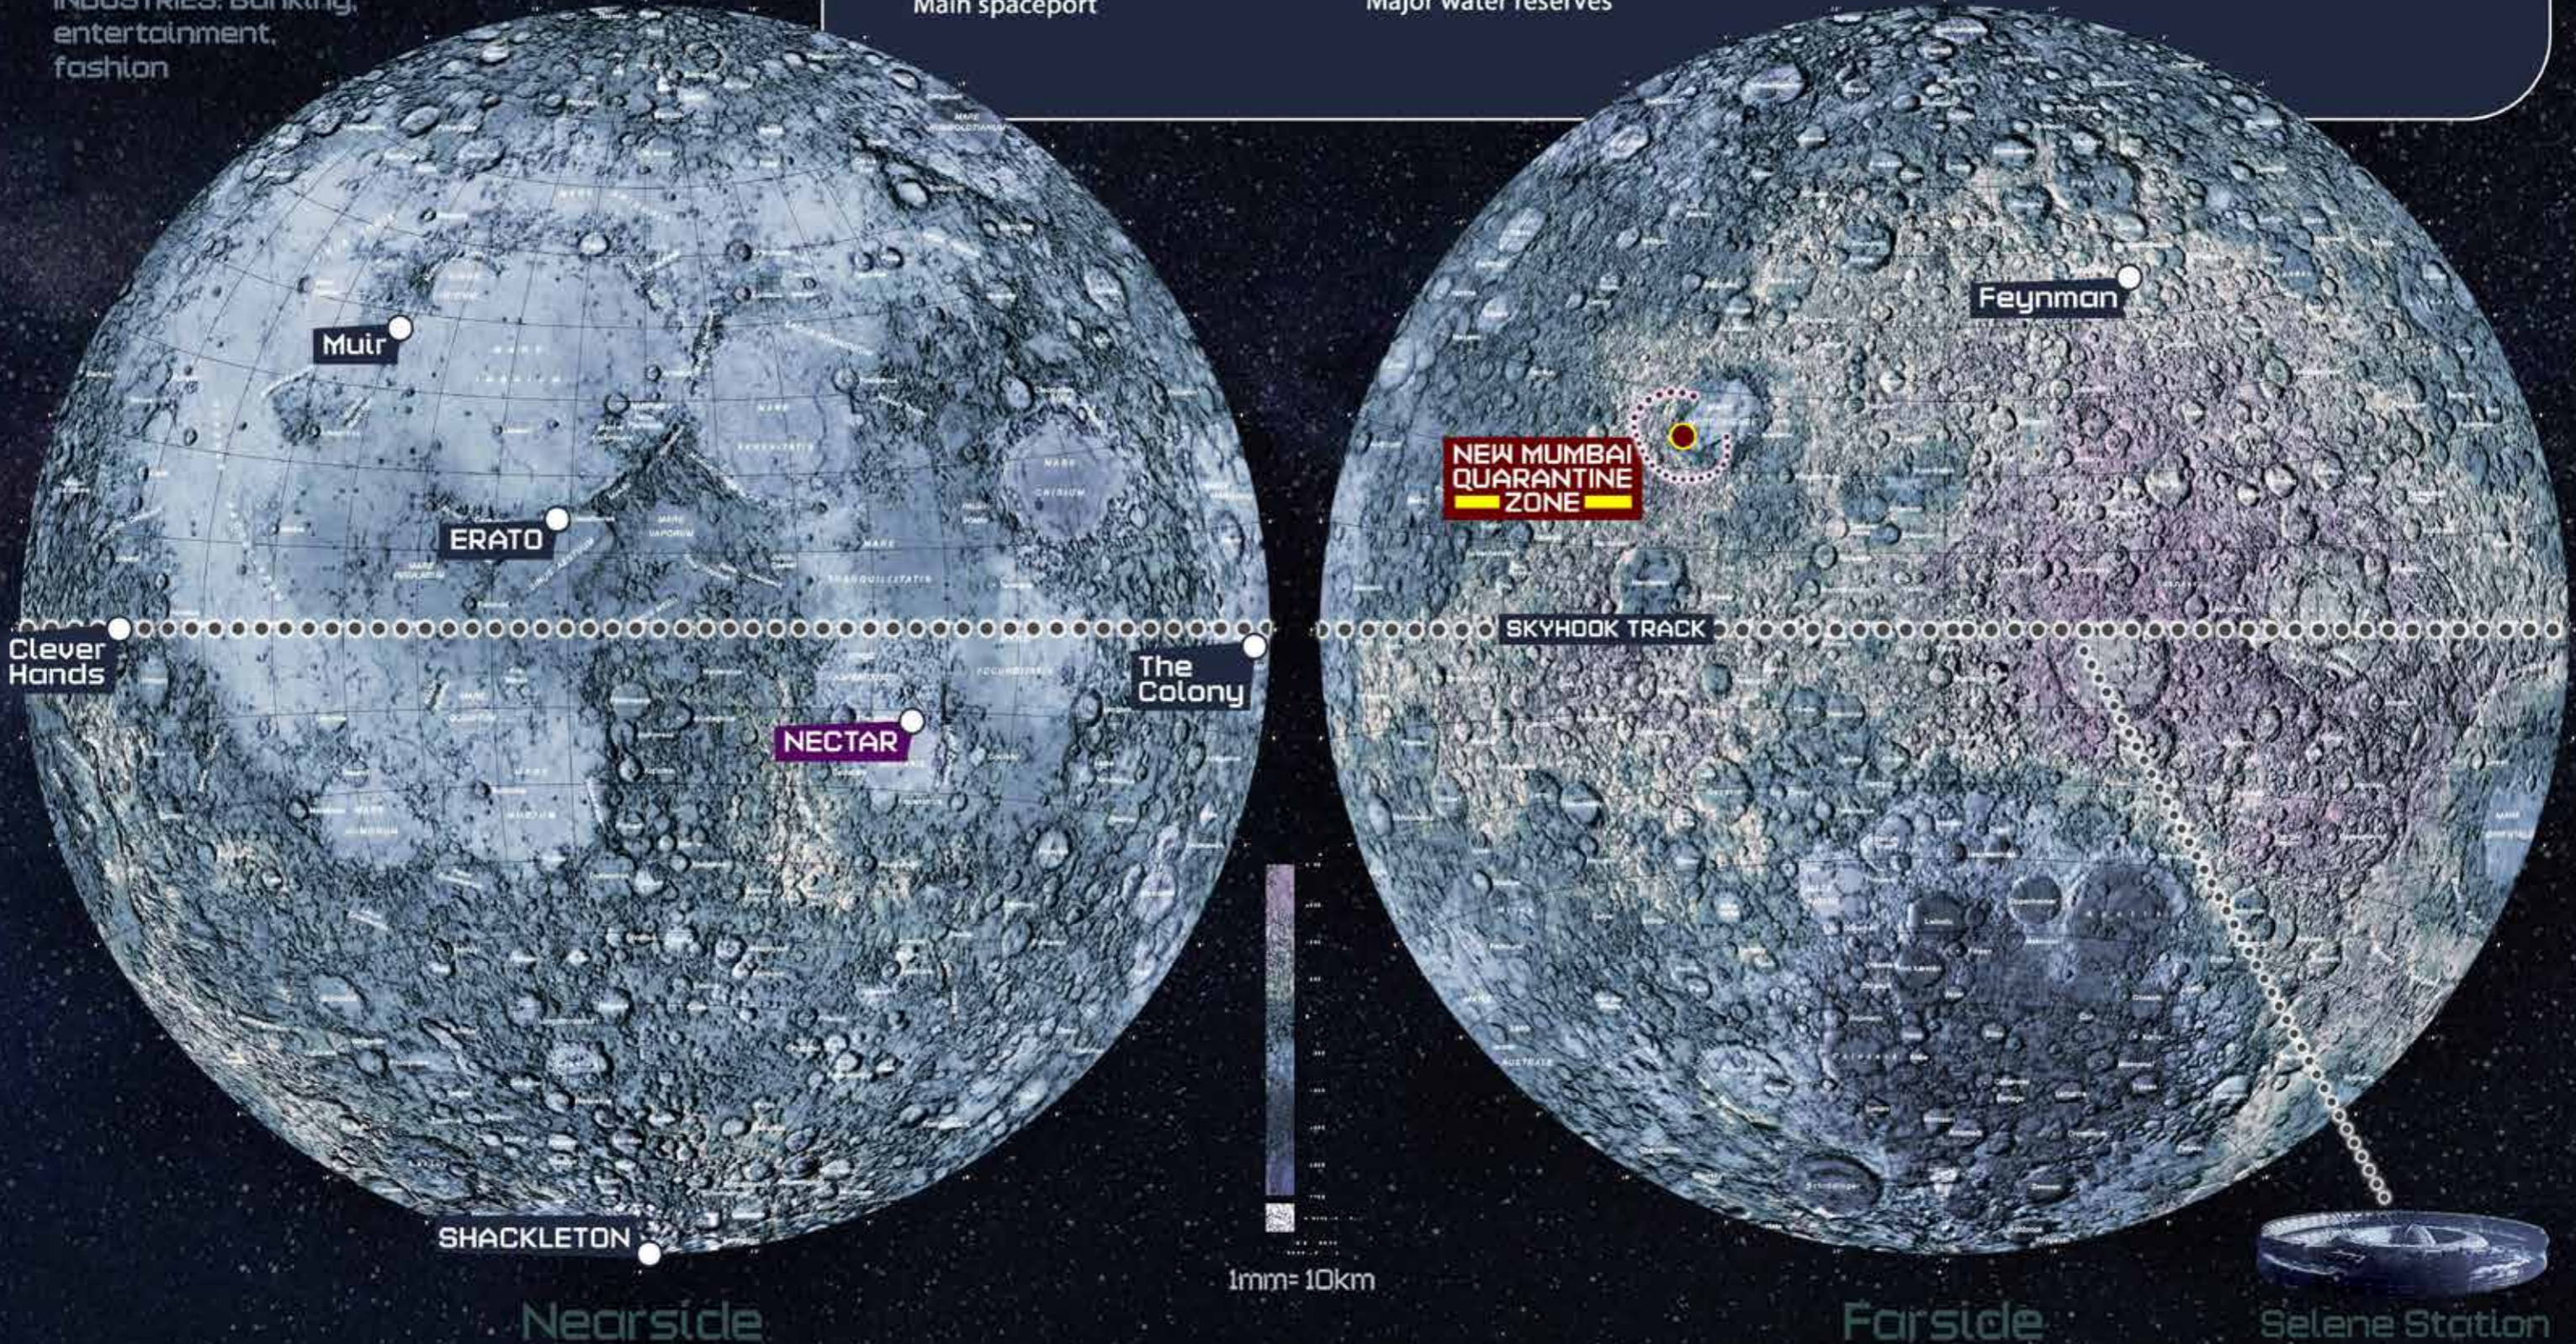

LUNA

SURFACE: 3.793x10⁷ km² (0.074 Earths)
GRAVITY: 0.165g | ATMOSPHERE: N/A
TEMPERATURE: -183°C to 106°C

POPULATION: 40 million
CONTROL: Luna Lagrange Alliance (LLA), 60%
Planetary Consortium (PC), 40%
INDUSTRIES: Banking,
entertainment,
fashion

Consortium

SELENE STATION
POP: 3 million | 0.16g spin
Language: English
Skyhook and main space port
Major zero-G manufacturer

NECTAR
POP: 9 million
English, Spanish
Design & fashion hub,
Main spaceport

Luna Alliance

ERATO
POP: 5 million
English, Mandarin
City for the very wealthy

SHACKLETON
POP: 6 million
English, Hindi
Indian cultural hub,
Major water reserves

CLEVER HANDS
POP: 60,000 (20K Uplifts)
English
Somatek animal engineering

THE COLONY
Javanese
Micro-sized insect morph city

FEYNMAN
POP: 50K
English, Arabic
Secretive, secure, rumours of
nano-tech experimentation

MUIR
Independent
English, German
Preservationist stronghold

1mm = 10km

Nearside

Farside

Selene Station