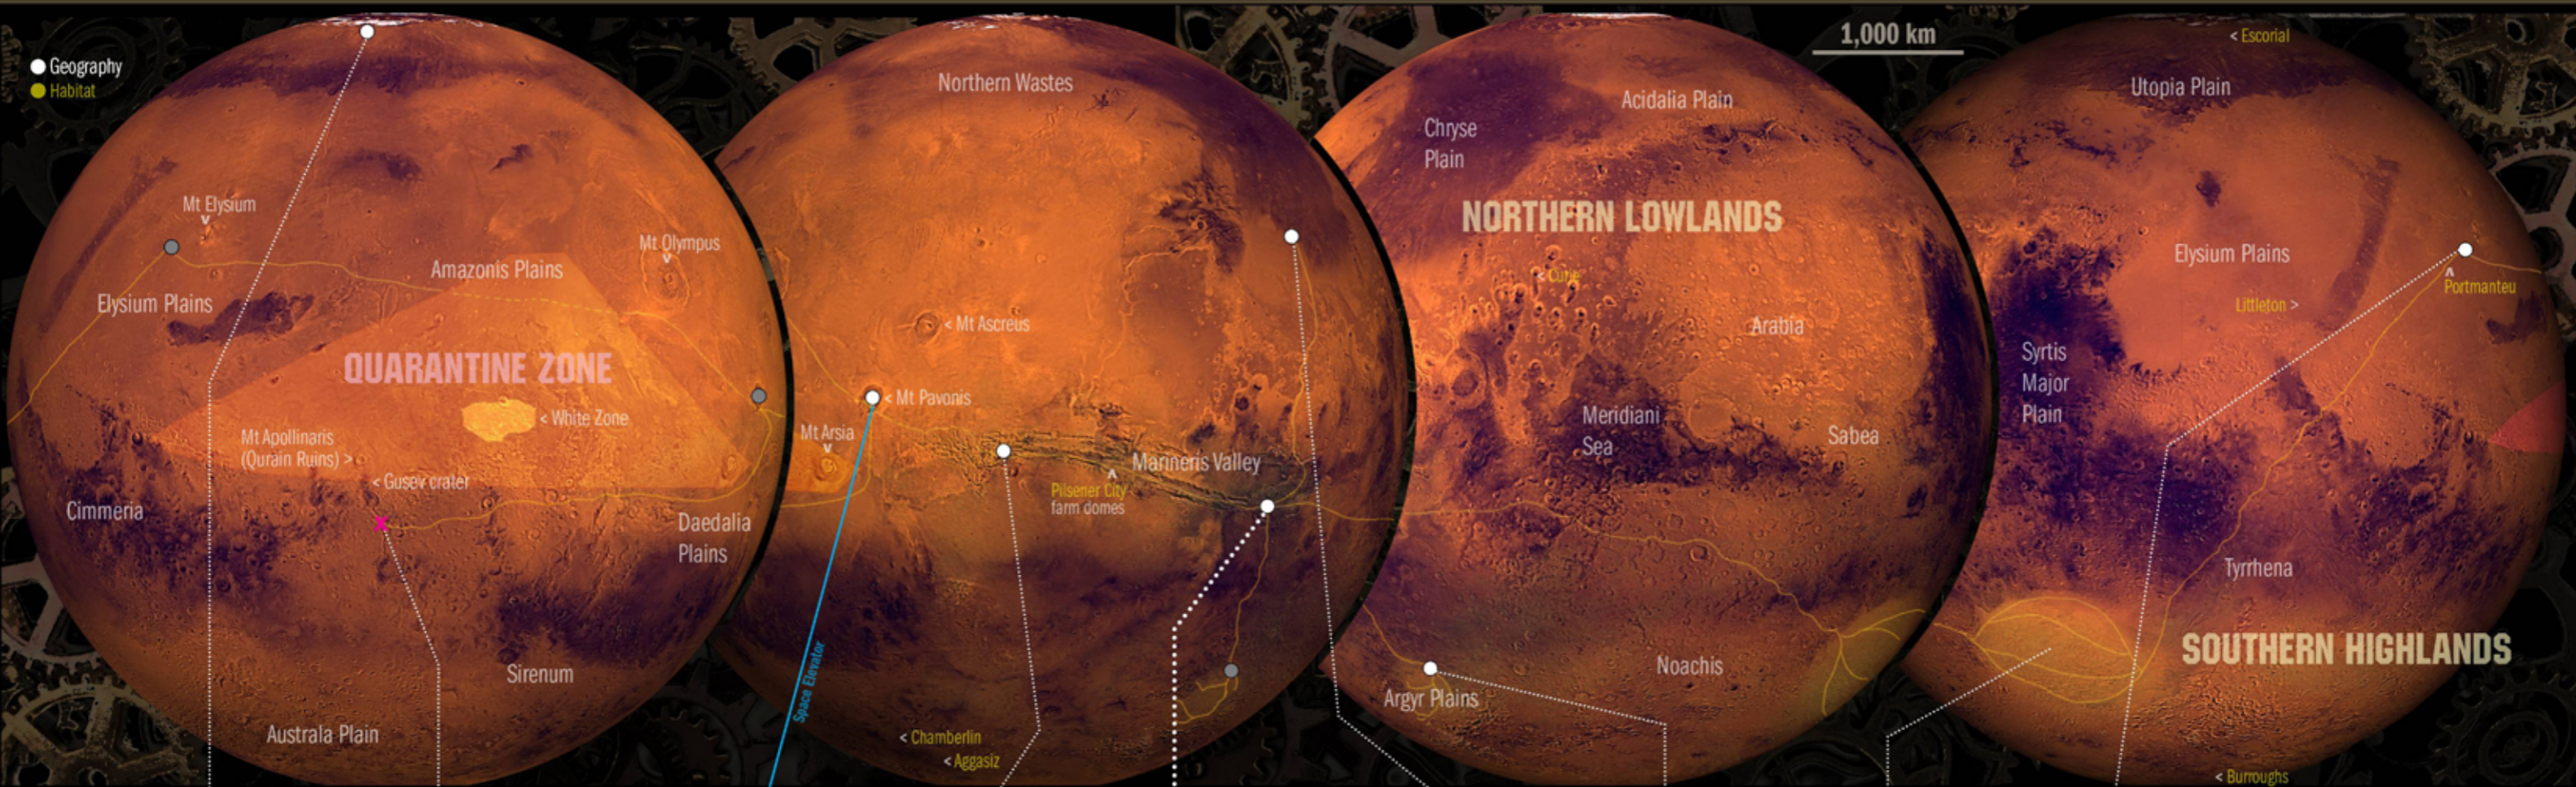

SURFACE: 144.8 MILLION KM2 (0.284 EARTHS)
TEMPERATURE: -100°C TO 20°C

GRAVITY: 0.38G
ATMOSPHERIC PRESSURE: 3.5 PSI

POPULATION: 200M (+20M ORBITAL)
GOVT: THARSIS LEAGUE (PLANETARY CONSORTIUM)

MARS