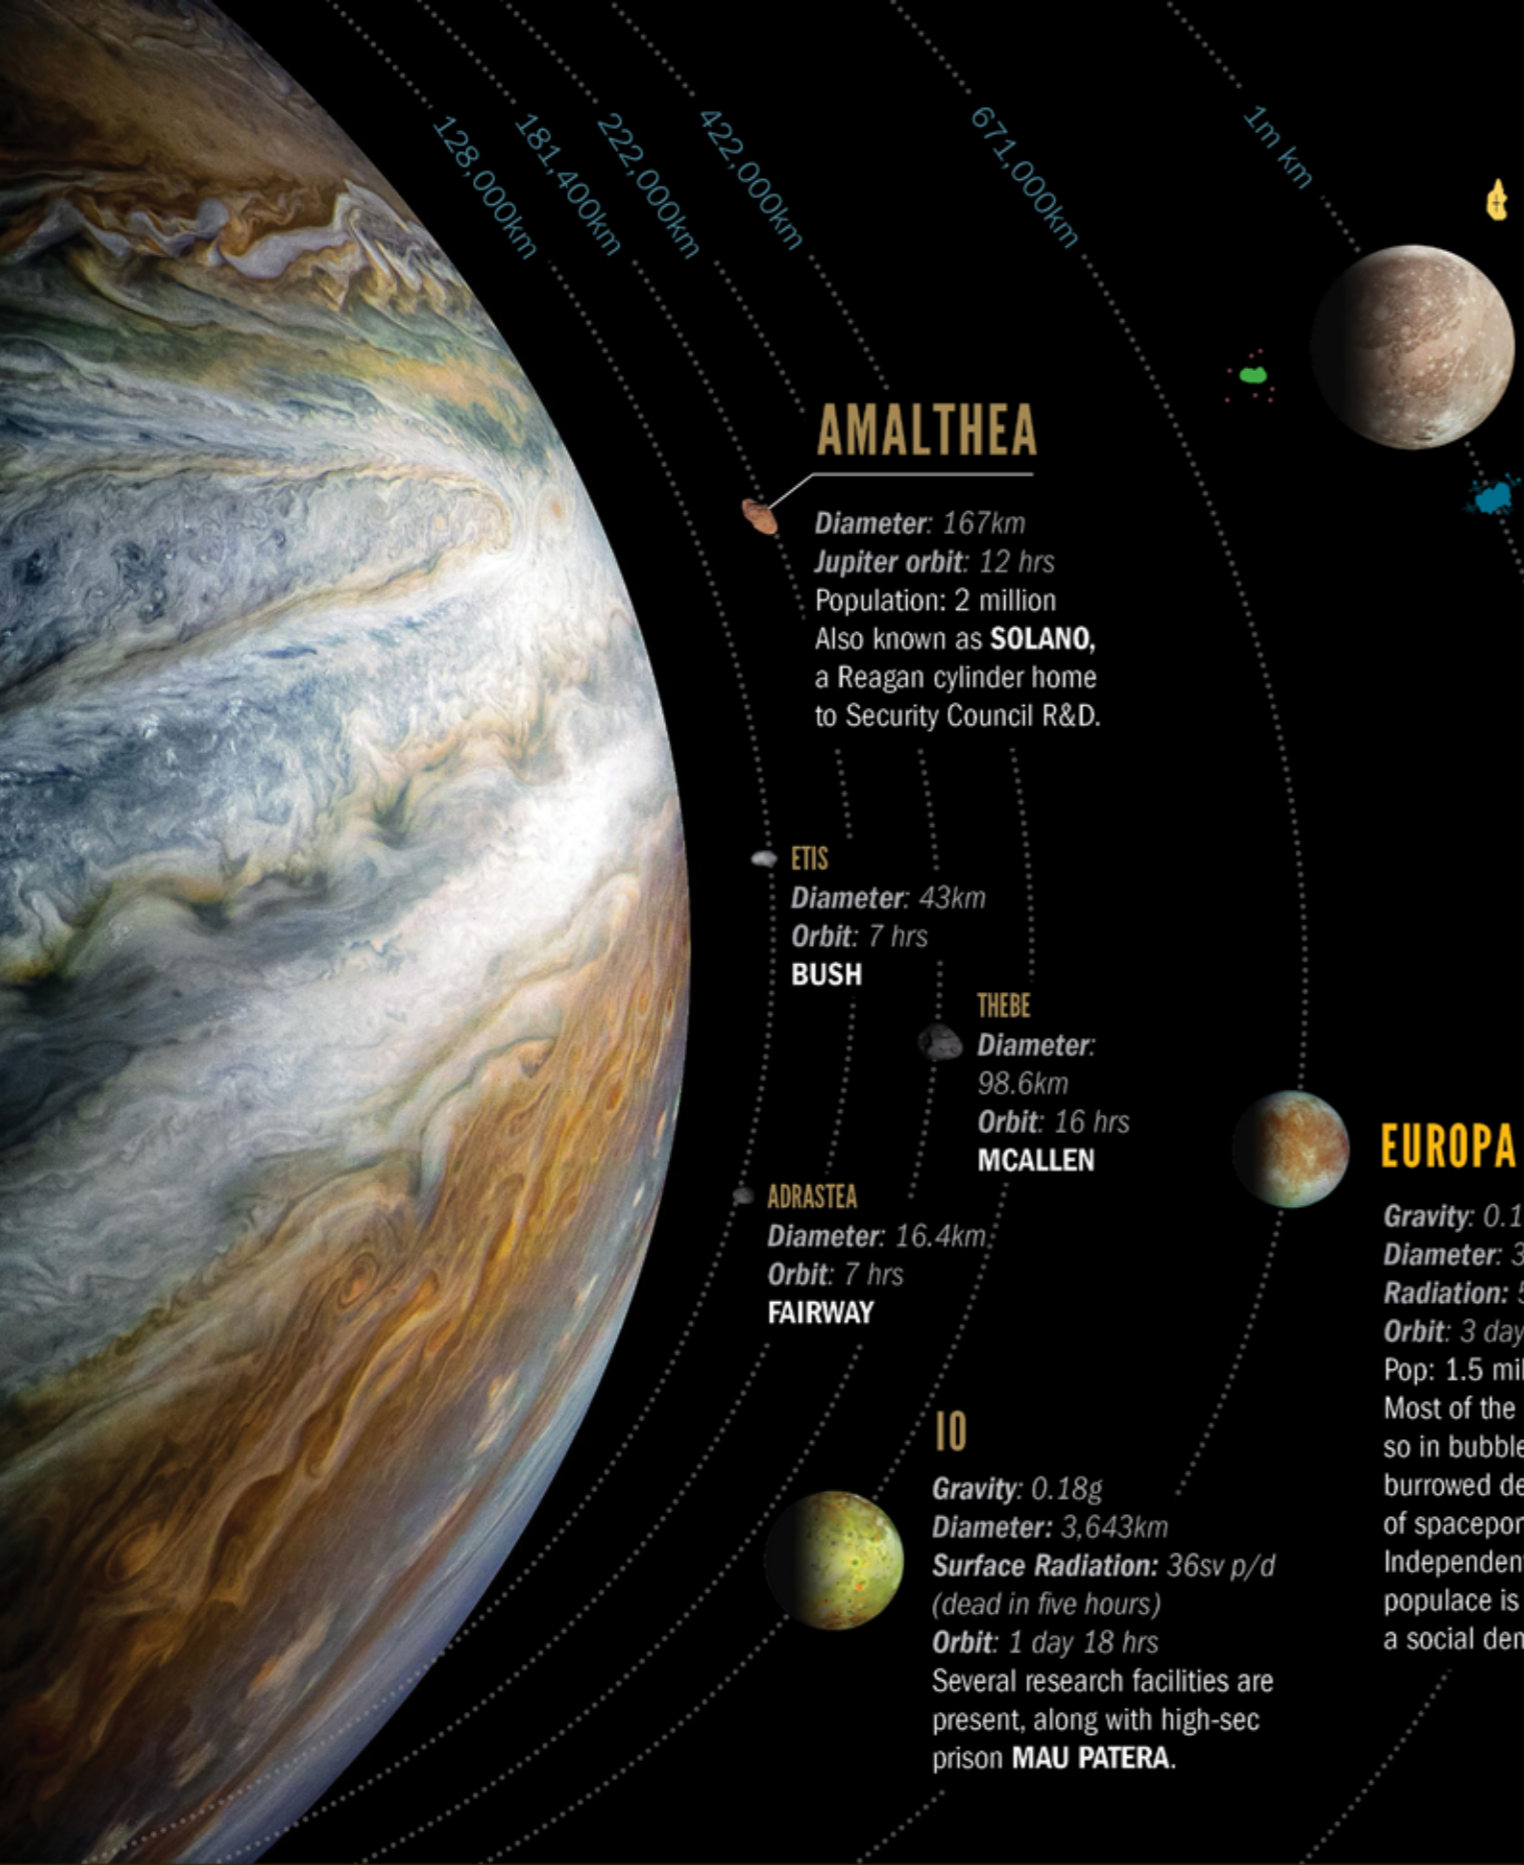

AMALTHEA

Diameter: 167km
Jupiter orbit: 12 hrs
Population: 2 million
Also known as **SOLANO**, a Reagan cylinder home to Security Council R&D.

ETIS

Diameter: 43km
Orbit: 7 hrs
BUSH

THEBE

Diameter: 98.6km
Orbit: 16 hrs
MCALLEN

ADRASTEIA

Diameter: 16.4km
Orbit: 7 hrs
FAIRWAY

IO

Gravity: 0.18g
Diameter: 3,643km
Surface Radiation: 36sv p/d (dead in five hours)
Orbit: 1 day 18 hrs
Several research facilities are present, along with high-sec prison **MAU PATERA**.

GANYMEDE

Gravity: 0.15g
Diameter: 5,268km
Radiation: 0.050-0.080sv p/d (severe illness within two months)
Orbit: 7 days 3 hrs
Population: Over 7 million
The Jovian Republic's capital planet is the most heavily populated area in the region, with **LIBERTY CITY** at its heart, buried 2.5km under the surface to protect against radiation.

IN ORBIT

The city is connected to **LIBERTY STATION**, crown jewel of the Jovian Space Force. This is turn is in the immediate vicinity of two powerful habs, **THE CASTLE** which acts as HQ of the ruling Security Council, and the opulent **HOLY SEE**, heart of the Catholic faith.

EUROPA

Gravity: 0.13g
Diameter: 3,122km
Radiation: 5.4sv p/d
Orbit: 3 days 12 hrs
Pop: 1.5 million
Most of the people living on Europa do so in bubble warrens and fish-hook habs burrowed deep in the ice, with the exception of spaceports **CONAMARA** and **PWYLL**. Independent of the Jovian Republic, the populace is multicultural and tends towards a social democratic outlook.