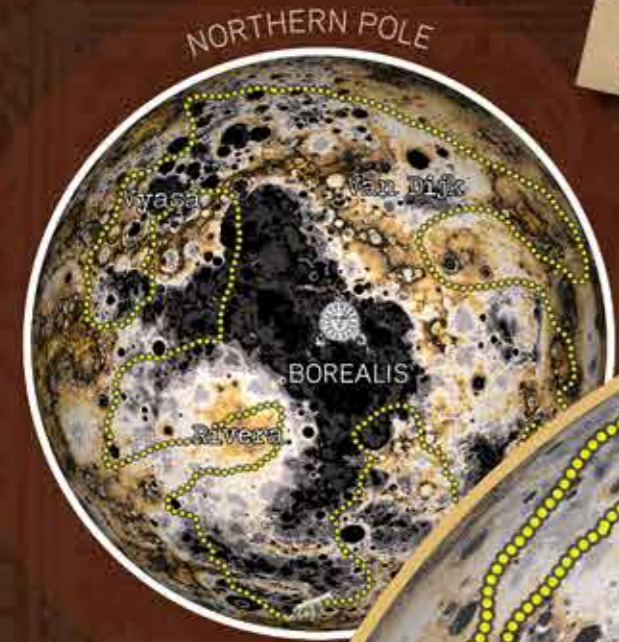

The planet's sidereal day is two thirds as long as its short year, meaning the sun crawls across the black sky, and Mercury is subjected to hellish extremes of hot and cold. Its population is too small to support much independent culture and it is dominated by hypercorp mines, solar collectors and antimatter research. Heavy prisoner and indenture population.

Cannon

Dome hab | Pop 10k

Owned by Jaehon Offworld, Cannon is the planet's largest town. The mining hub stays ahead of the daylight by running on a gigantic track, on a circuit of the northern hemisphere. Powered by solar arrays, it features a mass driver which fires building-sized ingots of metal into space.

Lumina

Dome hab

Independently-owned hyperelite resort spa complex. Also features huge solar arrays drinking its permanent daytime and significant high-energy science research facilities.

Al Hamadhanj

Tin Can hab

Most influential of the sifter settlements, most major gatherings happen here. Modules are embedded into the craters to counter the temperatures. Has underground services, for a price. Approx 200km south of mining colony Vyasa.

Delacroix-Shelley

Secretive research facility with a heavy military presence, run primarily by Fa Jing.

The egg

Pale skyscraper-sized ovoid left by the Factors in AF8. They wish it left untouched and Consortium bosses have declared it off limits.

Torus hab. Handles most Consortium affairs around Mercury. Considered a backwater assignment and is only notable for how often things go wrong. Much of this, though not all, has been linked to worker unrest.

Hellwatch Station

Quarantine