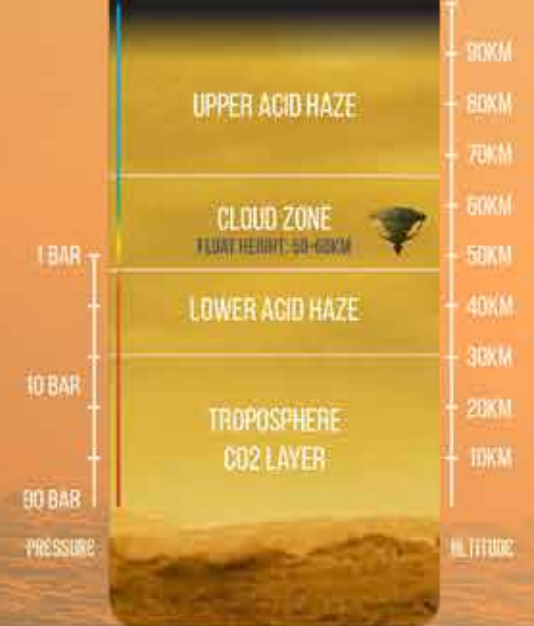

VENUS

POPULATION: 5 MILLION
MORNINGSTAR CONSTELLATION
GRAVITY: 0.9G

With a surface that only the most toughened synths and bots can survive, all habitation of Venus takes place via aerostats which float in its slim temperate zone, 50km or more above the planet.

Nineteen habitats are currently active, with three on the way. It is rumoured another one or two secret hubs lurk in the lower cloud zone on the edge of the acid haze.

The cities in the sky were until recently under the control of the Planetary Consortium, until a vote in AF6 brought them independence as the Morningstar Constellation.

The New Economy cities are still dominated by hypercorp interests however, and with a relatively small population it remains to be seen whether this newfound independence will last.

OCTAVIA

Morningstar capital
Population: 500k
The primary spaceport and largest habitat of Venus has huge housing capacity and is home to the planet's best entertainment facilities, as well as its leading terraforming facility. Run by Halis Sapien.

LUCIFER

Population: 230k
Primary mining facility and capable of dropping to 40km so it can drop its haulage tether to the surface. Heavily populated by criminal indentures spread across several hypercorps.

THE SHACK

Population: 130k
Largest of all the aerostats, the Shack constructs new cities in the sky. Currently working on two new facilities. Run by a single corporation where every citizen has a share.

SHUKRA

Congress half-elected, half-appointed by local hypercorps. Notable for nanofab and software design. Nicknamed 'Silicon Cloud'.

MACHU PICCHU

Government randomly rotated between competent citizens, with anyone having a chance to become a manager.

ETEMENANKI

Planetary Consortium capital
Built as a reverse ziggurat, with transparent outer walls. Private resort for hyperelites in spires.

DEEP REACH

Planetary Consortium
Controlled by Nanofabbing, chemicals, energy, and antimatter firm Omnicor

APHRODITE PRIME

Population: 300k
Bioengineering and tourism centre. Most new lifeforms in the clouds originate here. Contains the Aviary, a sphere holding what advocates hope will be the future terraformed Venusian atmosphere. Can hold up to 40,000 tourists and has extensive morph supplies.

PARVATI

Independent
One of only two indie 'stats, known best as a swinging district with a seedy reputation. Provides many resort services, and a black market catering in the nastier tastes. Anonymity common.

SELENIS

Nanosocialist experiment, with all resources held in common by citizens. Beyond necessities, any citizen may take as much as they want, if they can convince enough other citizens to agree.

POLAR ZONE
WINDS TOO DANGEROUS TO NAVIGATE

1,000KM
HABS NOT TO SCALE