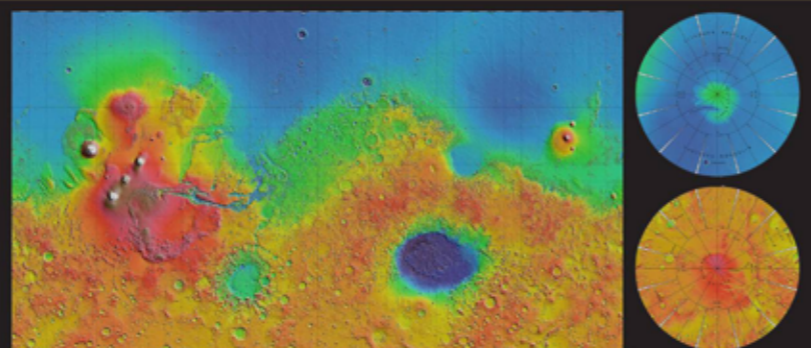

TOPOGRAPHY
Mars divides into three belts, the **Northern Lowlands** (blue) are low-lying and sparsely populated by nomads. Eventually it is expected this will become a world-girding sea. The **Equatorial Zone** (red) is relatively temperate and dominated by the Marineris Valley, which retains heat and is heavily populated. The **Southern Highlands** (yellow) are high, cold but dotted with crater habs.