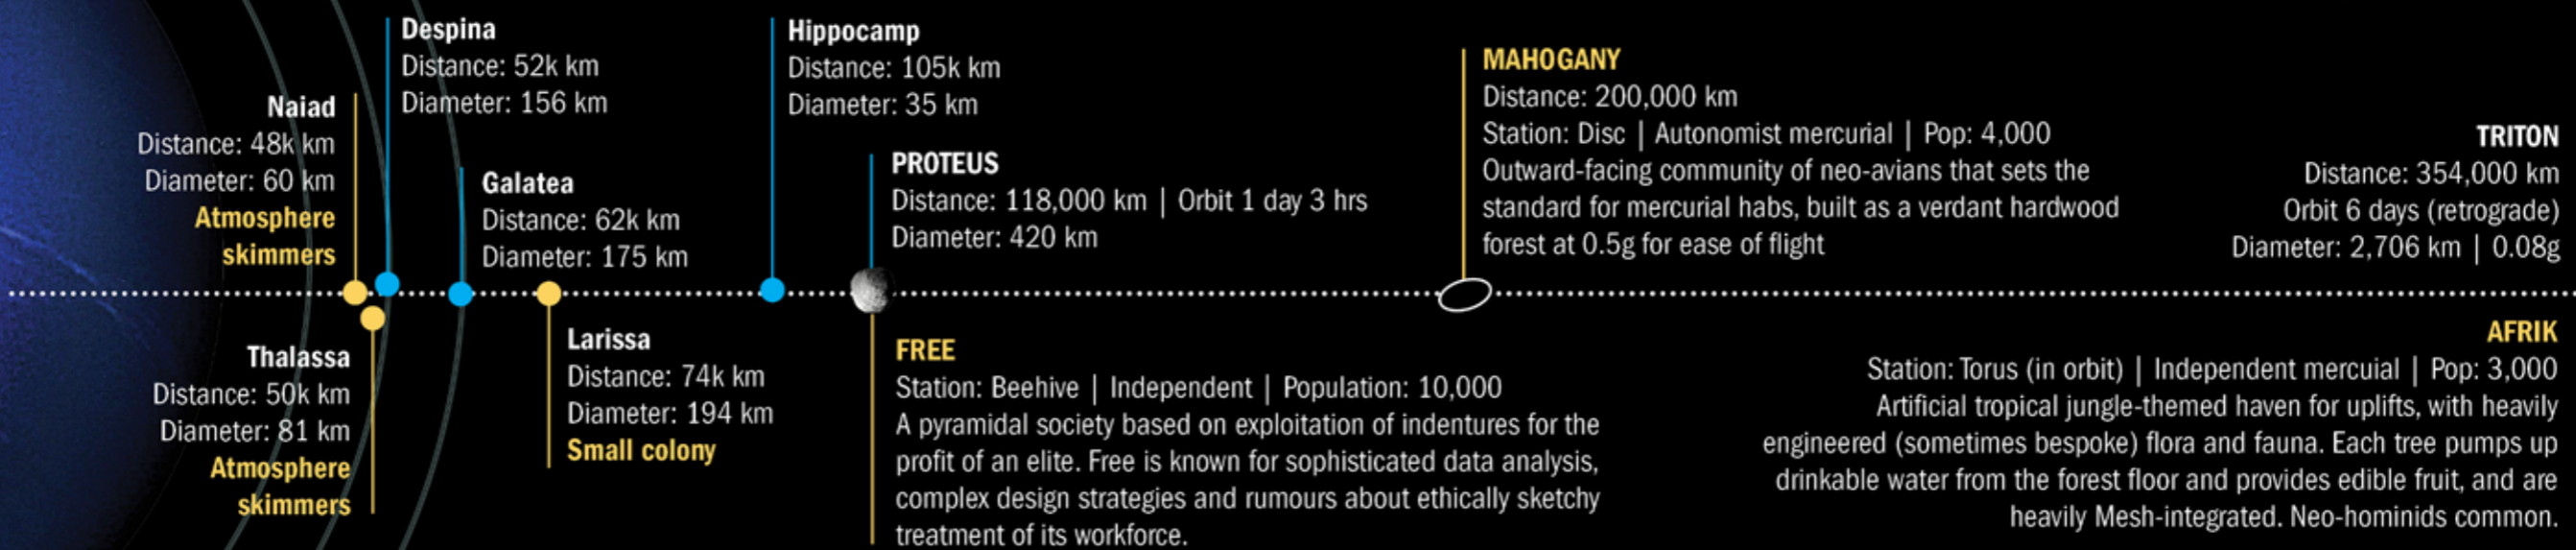

INNER ORBIT