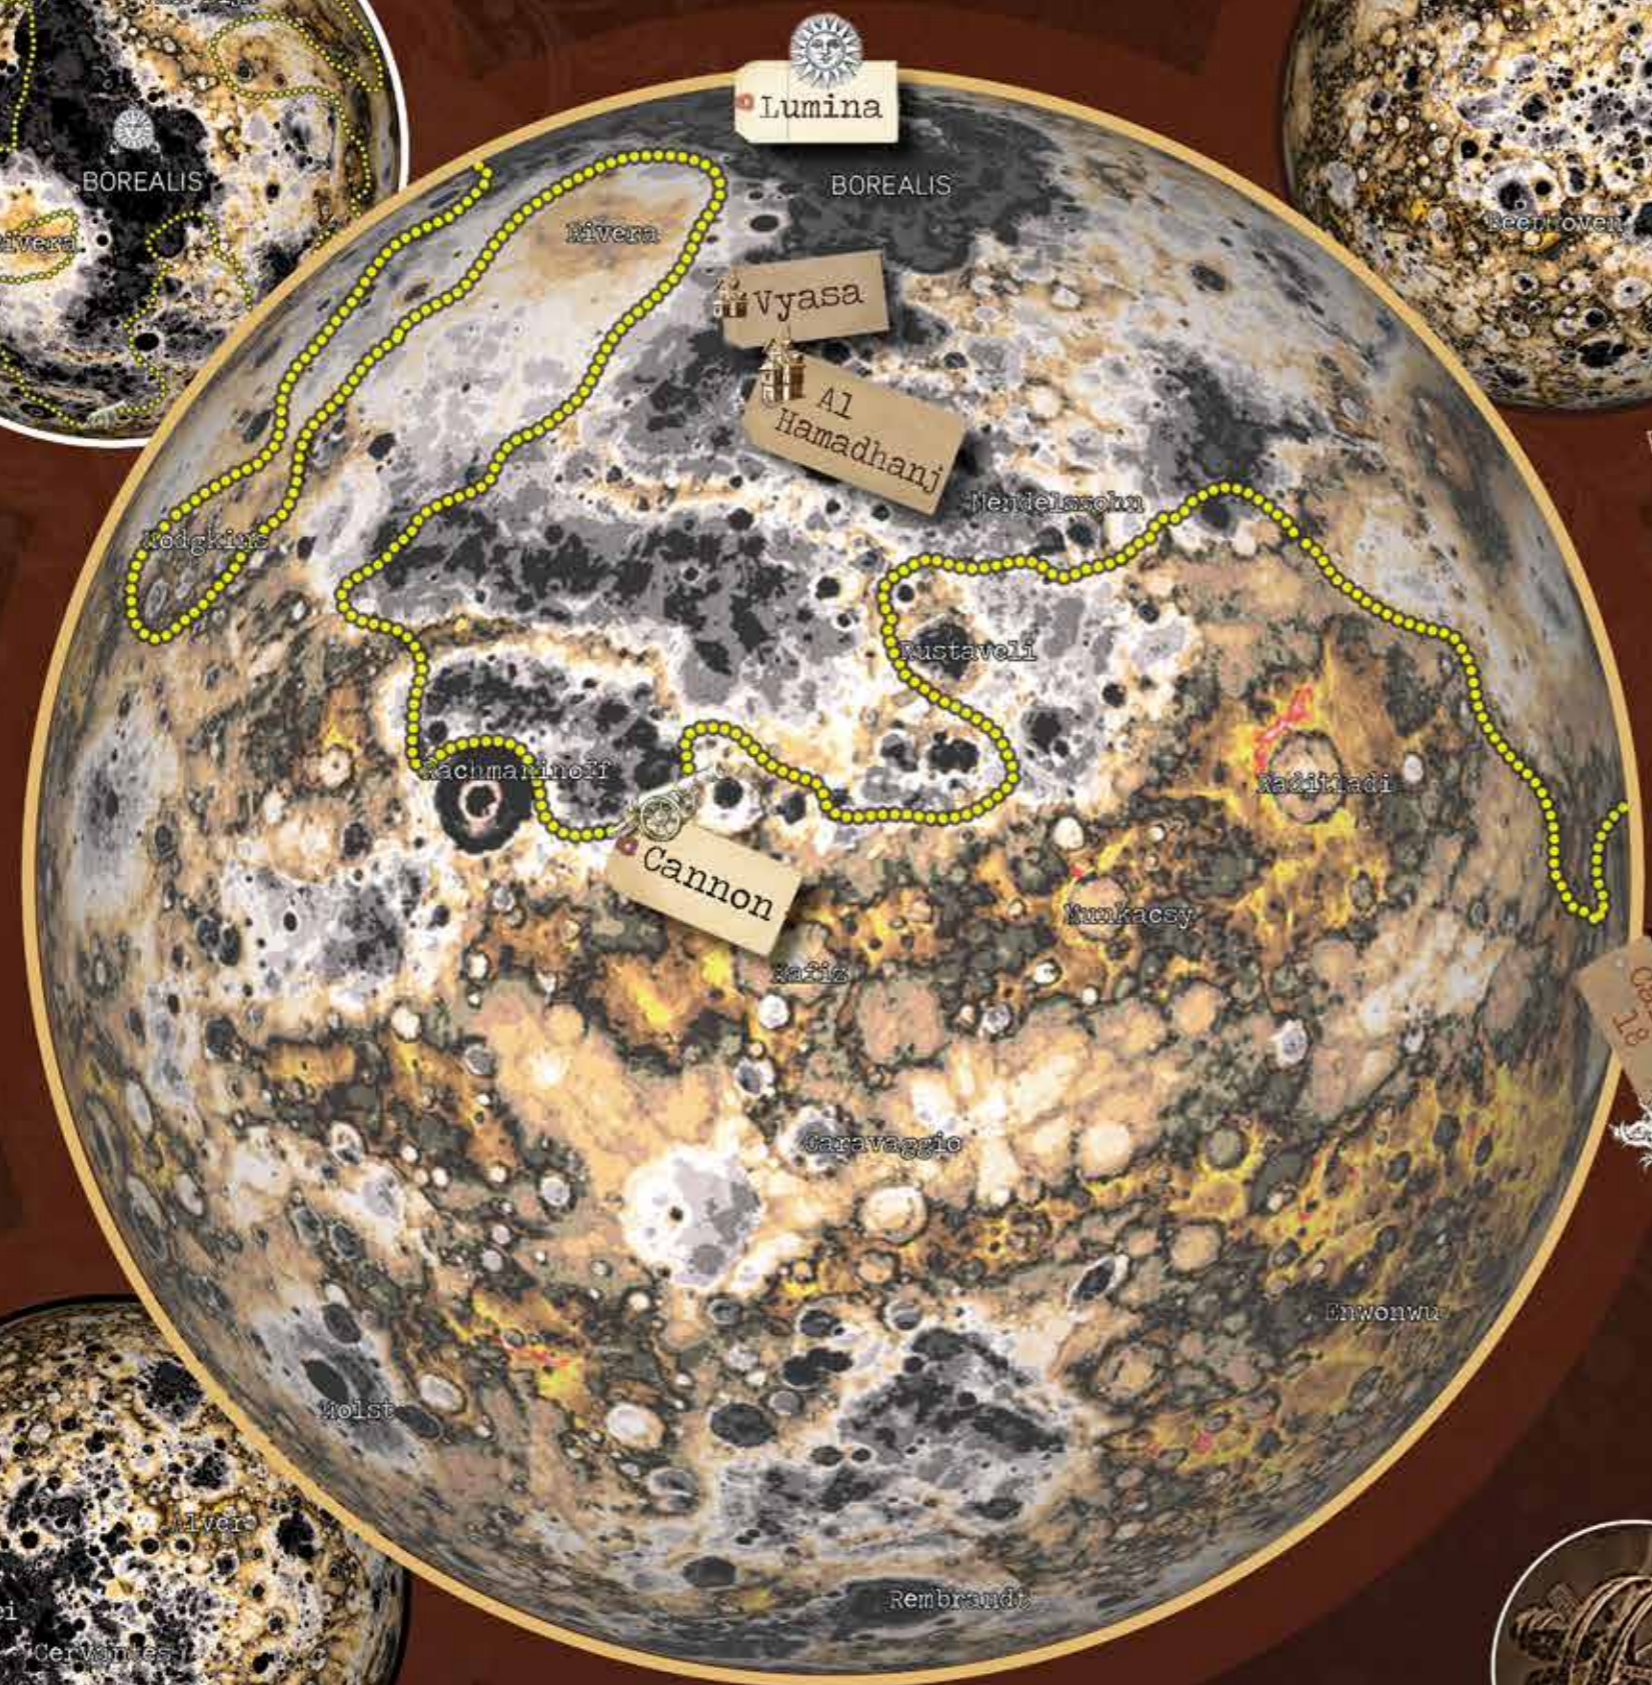

The planet's sidereal day is two thirds as long as its short year, meaning the sun crawls across the black sky, and Mercury is subjected to hellish extremes of hot and cold. Its population is too small to support much independent culture and it is dominated by hypercorp mines, solar collectors and antimatter research. Heavy prisoner and indenture population.

Cannon

Dome hab | Pop 10k

Owned by Jaehon Offworld, Cannon is the planet's largest town. The mining hub stays ahead of the daylight by running on a gigantic track, on a circuit of the northern hemisphere. Powered by solar arrays, it features a mass driver which fires building-sized ingots of metal into space.

Lumina

Dome hab

Independently-owned hyperelite resort spa complex. Also features huge solar arrays drinking its permanent daytime and significant high-energy science research facilities.

Al Hamadhanj

Tin Can hab

Most influential of the sifter settlements, most major gatherings happen here. Modules are embedded into the craters to counter the temperatures. Has underground services, for a price. Approx 200km south of mining colony Vyasa.

Delacroix-Shelley

Secretive research facility with a heavy military presence, run primarily by Fa Jing.

The egg

Pale skyscraper-sized ovoid left by the Factors in AF8. They wish it left untouched and Consortium bosses have declared it off limits.

Torus hab. Handles most Consortium affairs around Mercury. Considered a backwater assignment and is only notable for how often things go wrong. Much of this, though not all, has been linked to worker unrest.

Hellwatch Station

Quarantine